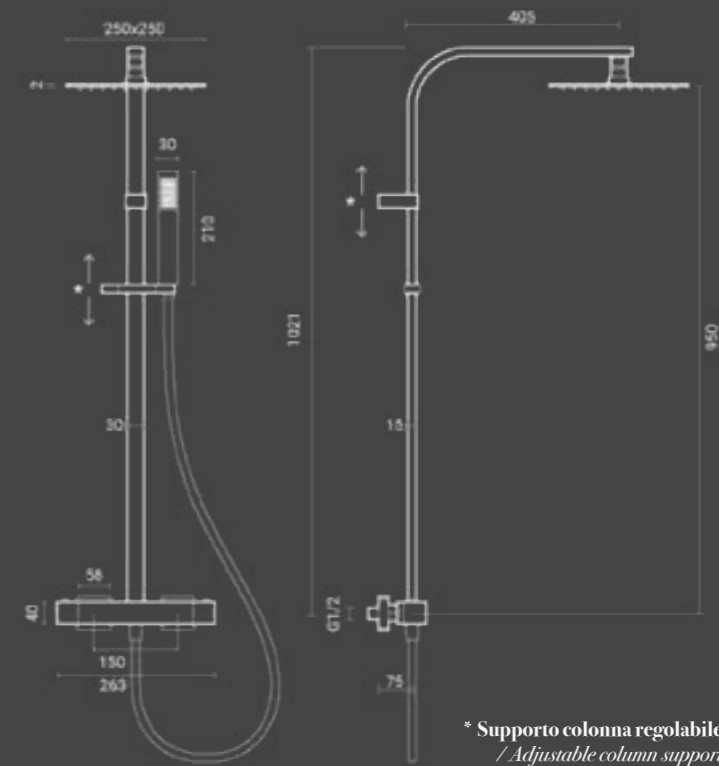

Bianca TMS

Colonna doccia Bianca termostatica
/ Bianca thermostatic shower column

Colonna quadra in ottone cromato: miscelatore termostatico 2 vie, integrato di deviatore, soffione doccia in inox 25x25 cm, finitura a specchio sp. 2 mm, doccia rettangolare e supporto regolabile in ottone, flessibile 150 cm in pvc silver.

Square brass, chrome shower column: thermostatic mixer, integrated 2 ways diverter, S/S shower head 25x25 cm, mirror finish 2 mm thick, brass rectangle shower and adjustable holder, 150 cm silver PVC flex hose.

Square brass, chrome shower column: standard mixer, 2 ways diverter, S/S shower head 25x25 cm, mirror finish 2 mm thick, brass rectangle shower and adjustable holder, 150 cm silver PVC flex hose.

Codice / Code	Q.tà Conf/ Q.ty Pack	Peso/ Weight kg.	Prezzo / Price
600.120.090	3	7	€

Square brass, chrome shower column: 2 ways diverter, S/S shower head 25x25 cm, mirror finish 2 mm thick, brass rectangle shower and adjustable holder, silver PVC flex hoses: 100 cm water inlet, 150 cm for hand shower.