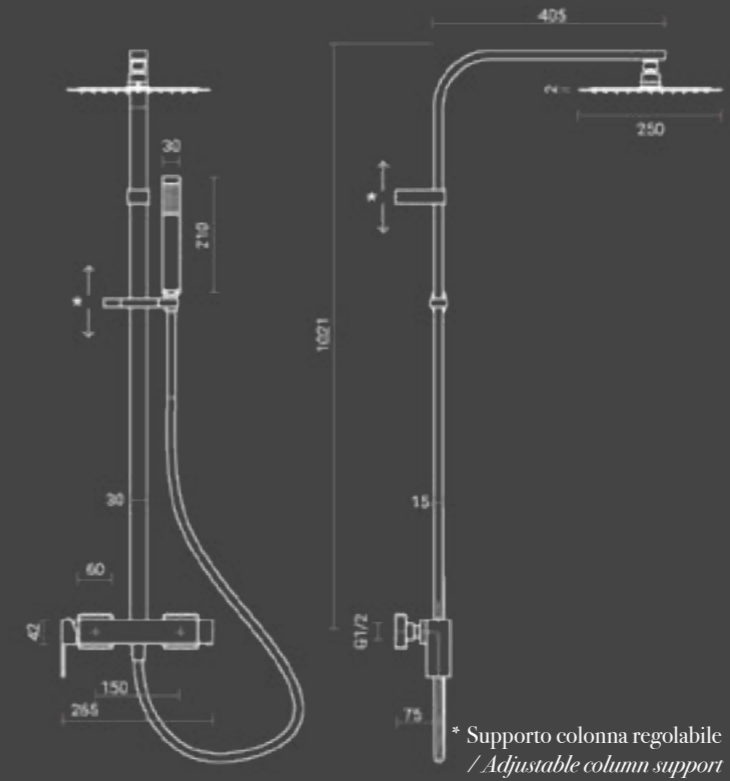

Bianca Meccanica

Colonna doccia Bianca con miscelatore meccanico
/ Bianca shower column with standard mixer

Colonna quadra in ottone cromato: miscelatore meccanico, deviatore 2 vie, soffione doccia in inox 25x25 cm, finitura a specchio sp. 2 mm, doccia rettangolare e supporto regolabile in ottone, flessibile 150 cm in pvc silver.

Square brass, chrome shower column: standard mixer, 2 ways diverter, S/S shower head 25x25 cm, mirror finish 2 mm thick, brass rectangle shower and adjustable holder, 150 cm silver PVC flex hose.

Codice / Code	Q.tà Conf/ Q.ty Pack	Peso/ Weight kg.	Prezzo / Price
600.120.090	3	7	€