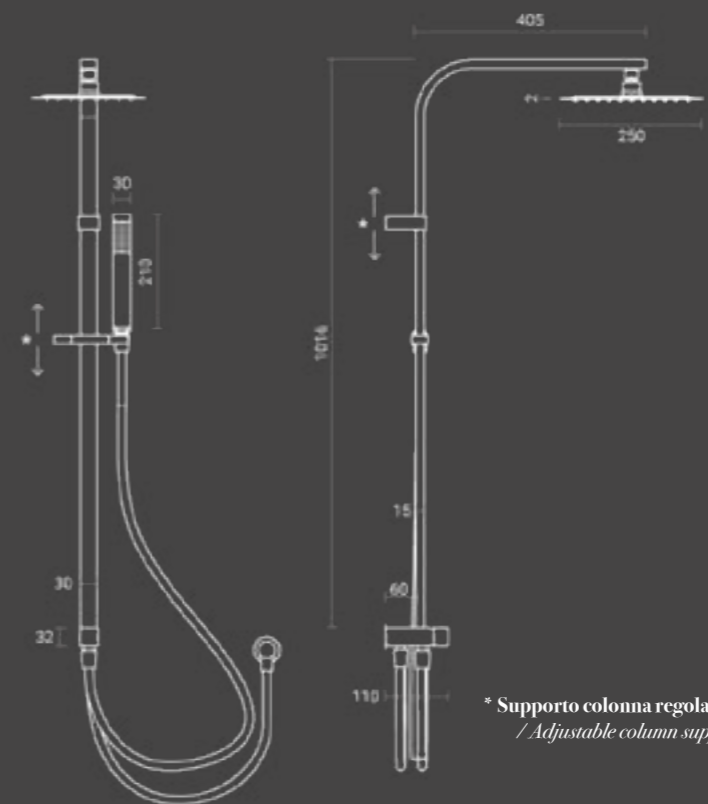

* Supporto colonna regolabile
/ Adjustable column support