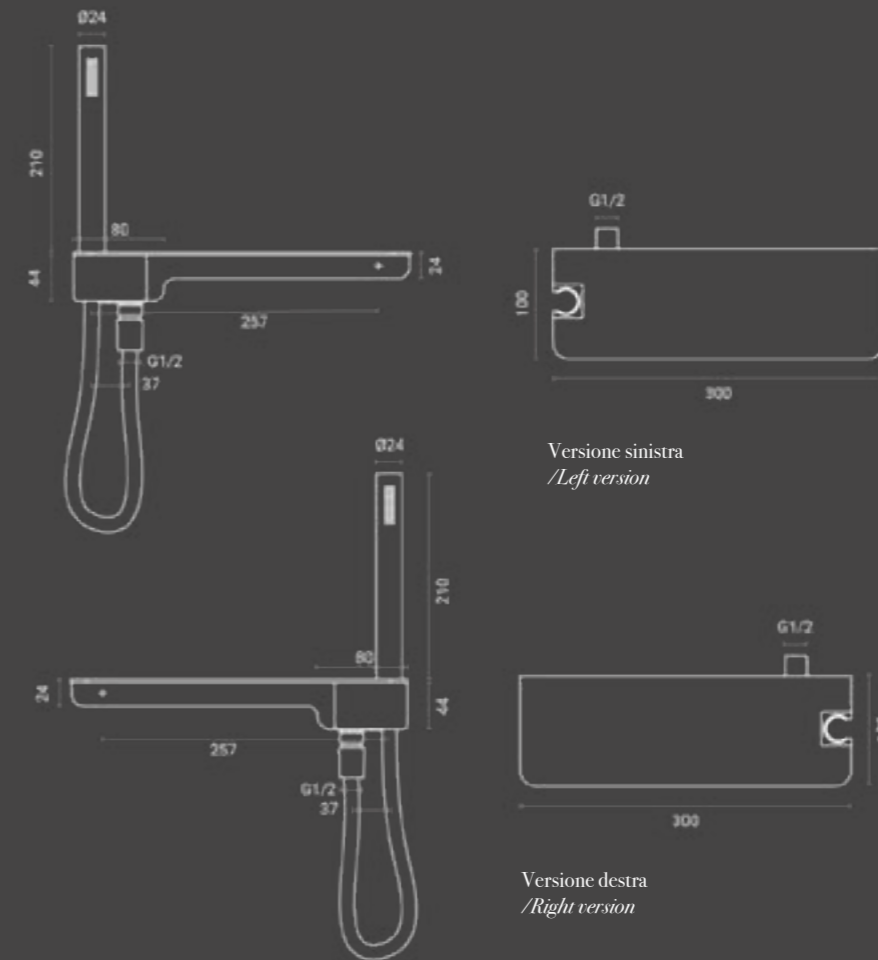

Shelf Evo

Kit doccia / Shower kit

Kit Doccia Shelf: doccia in ottone, curva doccia con supporto in ottone, ripiano portaoggetti e flessibile 150 cm in pvc silver.

Shelf shower pack: brass hand shower, brass water elbow with shower support, storage shelf and 150 cm silver PVC flex hose, brass hand shower and holder.

Codice / Code	Q.tà Conf / Qty Pack	Peso / Weight kg.	Prezzo / Price
600.050.501L	10	2,6	€
600.050.501R	10	2,6	€