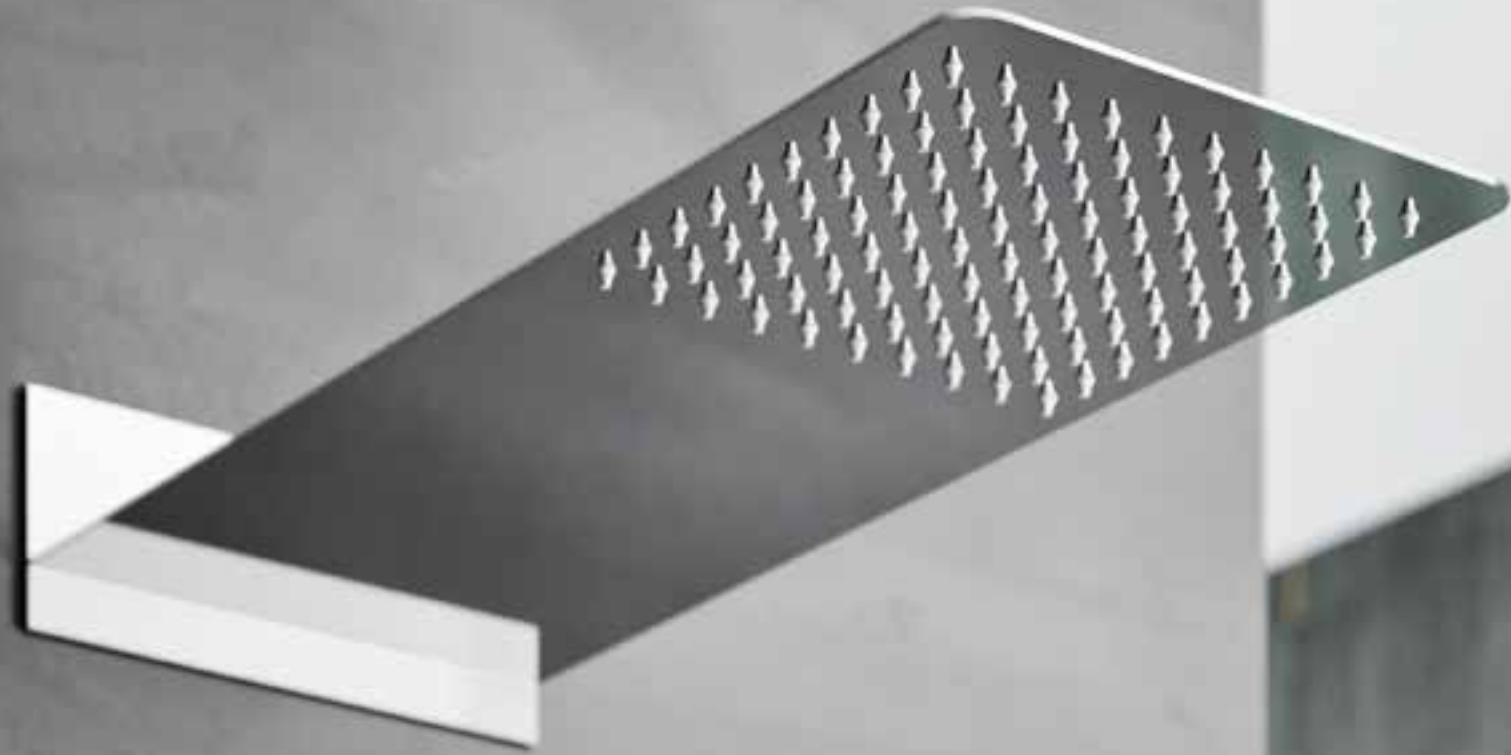

Wall Rain

Wall rain quadro con cascata / Square Wall rain with waterfall

Wall rain quadro in acciaio inox, cascata cervicale relax, spessore 3 mm e getti in silicone. Finitura a specchio.

Square wall rain S/S, relaxing waterfall, thickness 3 mm and silicone jets. Mirror finish.

Wall Rain

Wall rain quadro / Square Wall rain

Wall rain quadro in acciaio inox, spessore 3 mm e getti in silicone. Finitura a specchio.

Square wall rain S/S, thickness 3 mm and silicone jets. Mirror finish.