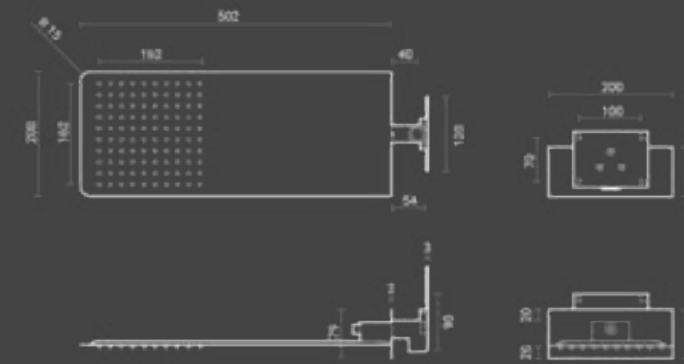

Wall Rain

Wall rain quadro / Square Wall rain

Wall rain quadro in acciaio inox, spessore 3 mm e getti in silicone. Finitura a specchio.

Square wall rain S/S, thickness 3 mm and silicone jets. Mirror finish.