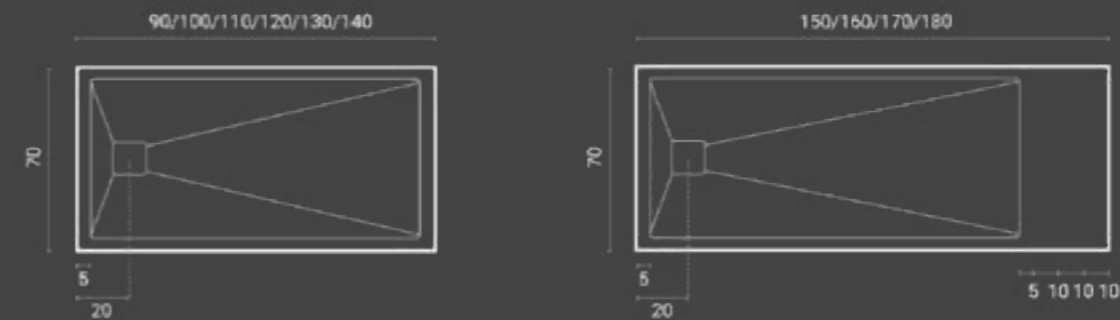

Notes

- Shower trays can be shortened on installation site as required.
- The cost for cutting is 50,00 € for each shower tray, to be added to the list price.
- To reduce shower trays use a tool with diamond blade.
- We recommend keeping a flat surface along the perimeter when installing shower enclosure.
- Consider heat expansions (2/3 mm) of shower trays.

**Griglia copri-scarico
in tinta.**
/ In colour drain grid.

Cupido Evo

Rettangolare 70 cm / Rectangle 70 cm

More info page 390

Misura / Size cm.		Peso / Weight kg.	Codice / Code	Prezzo / Price
l	p			
70	90	21,5	900.300.790	€
70	100	26	900.300.710	€
70	110	27,5	900.300.711	€
70	120	29	900.300.712	€
70	130	31	900.300.713	€
70	140	33	900.300.714	€
70	150	36	900.300.715	€
70	160	39	900.300.716	€
70	170	42	900.300.717	€
70	180	45	900.300.718	€