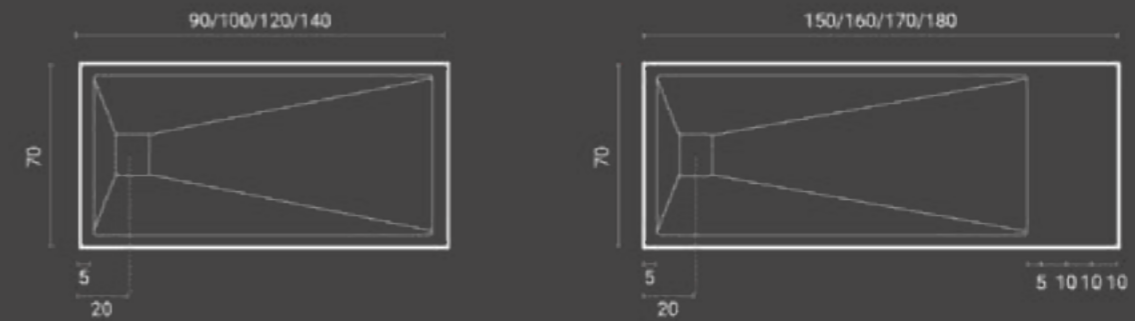

Griglia copri-scarico in tinta.
/ In colour drain grid.

Look

Rettangolare 70 cm / Rectangle 70 cm

More info page 389

Bianco
/ White

Tortora
/ Dove grey

Cemento
/ Cement

Carbone
/ Carbon