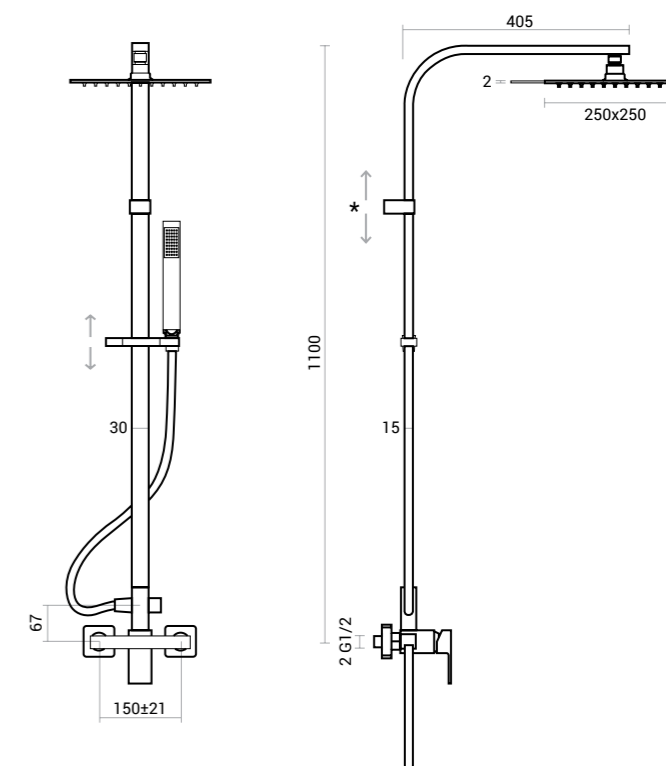

Square brass, chrome shower column: thermostatic mixer, integrated 2 ways diverter, S/S shower head 25x25 cm, mirror finish 2 mm thick, brass rectangle shower and adjustable holder, 150 cm silver PVC flex hose.

colonna doccia | shower column

ottone | brass.

Colonna doccia Bianca con miscelatore meccanico. / Bianca shower column with standard mixer.

* Supporto colonna regolabile
/ Adjustable column support

Colonna quadra in ottone cromato: miscelatore meccanico, deviatore 2 vie, soffione doccia in inox 25x25 cm, finitura a specchio sp. 2 mm, doccia rettangolare e supporto regolabile in ottone, flessibile 150 cm in pvc silver.

Square brass, chrome shower column: standard mixer, 2 ways diverter, S/S shower head 25x25 cm, mirror finish 2 mm thick, brass rectangle shower and adjustable holder, 150 cm silver PVC flex hose.

| CODICE / CODE | PESO / WEIGHT KG. | Q.TÀ CONF. / Q.TY PACK |
|------------------|----------------------|---------------------------|
| 600.120.010 | 7 | 4 |

Square brass, chrome shower column: 2 ways diverter, S/S shower head 25x25 cm, mirror finish 2 mm thick, brass rectangle shower and adjustable holder, silver PVC flex hoses: 100 cm water inlet, 150 cm for hand shower.