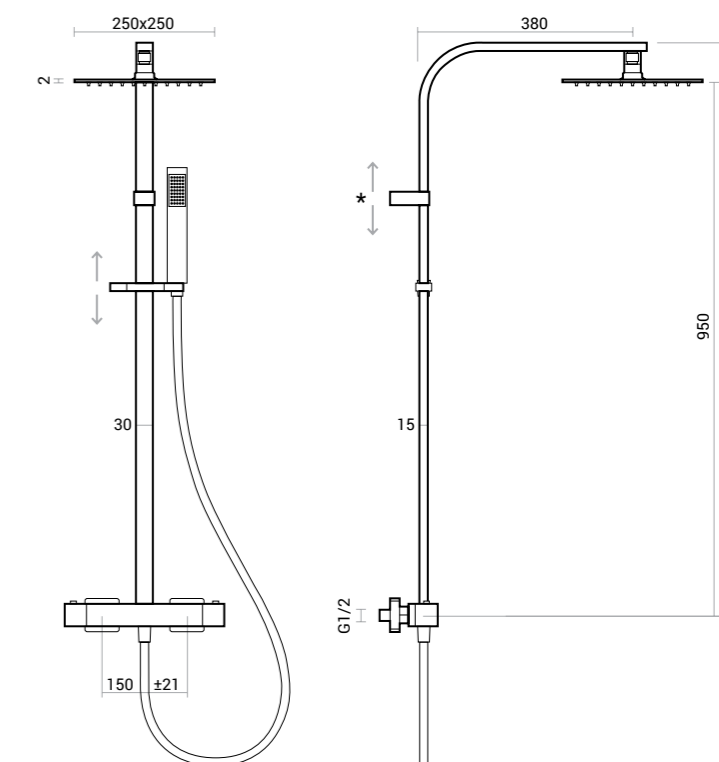

Bianca

colonna doccia | shower column

ottone | brass.

Colonna doccia Bianca termostatica. / Bianca thermostatic shower column.

* Supporto colonna regolabile
/ Adjustable column support

Colonna quadra in ottone cromato: miscelatore termostatico 2 vie, integrato di deviatore, soffione doccia in inox 25x25 cm, finitura a specchio sp. 2 mm, doccia rettangolare e supporto regolabile in ottone, flessibile 150 cm in pvc silver.

Square brass, chrome shower column: thermostatic mixer, integrated 2 ways diverter, S/S shower head 25x25 cm, mirror finish 2 mm thick, brass rectangle shower and adjustable holder, 150 cm silver PVC flex hose.

Square brass, chrome shower column: standard mixer, 2 ways diverter, S/S shower head 25x25 cm, mirror finish 2 mm thick, brass rectangle shower and adjustable holder, 150 cm silver PVC flex hose.

| CODICE / CODE | PESO / WEIGHT KG. | Q.TÀ CONF. / Q.TY PACK |
|------------------|----------------------|---------------------------|
| 600.120.010 | 7 | 4 |

Square brass, chrome shower column: 2 ways diverter, S/S shower head 25x25 cm, mirror finish 2 mm thick, brass rectangle shower and adjustable holder, silver PVC flex hoses: 100 cm water inlet, 150 cm for hand shower.