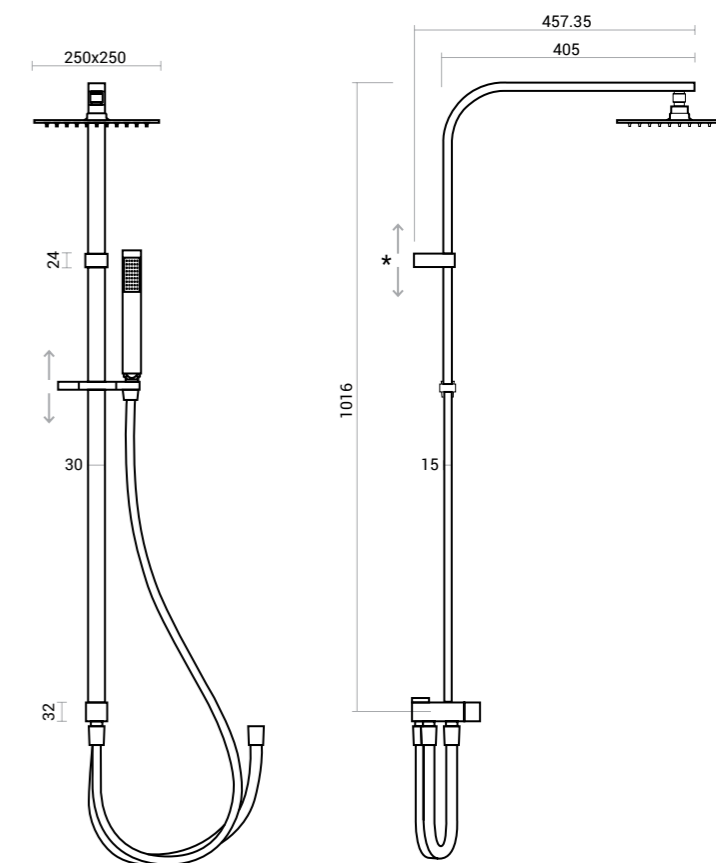

Square brass, chrome shower column: thermostatic mixer, integrated 2 ways diverter, S/S shower head 25x25 cm, mirror finish 2 mm thick, brass rectangle shower and adjustable holder, 150 cm silver PVC flex hose.

Square brass, chrome shower column: standard mixer, 2 ways diverter, S/S shower head 25x25 cm, mirror finish 2 mm thick, brass rectangle shower and adjustable holder, 150 cm silver PVC flex hose.

| CODICE / CODE | PESO / WEIGHT KG. | Q.TÀ CONF. / Q.TY PACK |
|------------------|----------------------|---------------------------|
| 600.120.010 | 7 | 4 |

Bianca

colonna doccia | shower column

ottone | brass.

Colonna doccia Bianca senza miscelatore. / Bianca shower column without mixer.

Colonna quadra in ottone cromato: deviatore 2 vie, soffione doccia in inox 25x25 cm, finitura a specchio sp. 2 mm, doccia rettangolare e supporto regolabile in ottone, flessibili in pvc silver: 100 cm per ingresso acqua, 150 cm per doccia.

Square brass, chrome shower column: 2 ways diverter, S/S shower head 25x25 cm, mirror finish 2 mm thick, brass rectangle shower and adjustable holder, silver PVC flex hoses: 100 cm water inlet, 150 cm for hand shower.