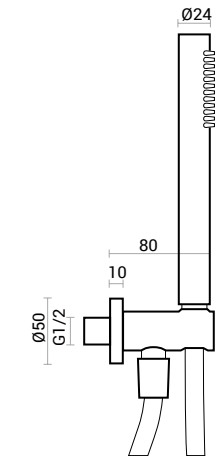

Kit doccia

Square ottone | brass Square

Kit doccia quadrato: doccia in ottone, curva doccia con supporto in ottone e flessibile 150 cm in pvc silver.

Square shower pack: brass hand shower, brass water elbow with shower support and 150 cm silver PVC flex hose.

CODICE / CODE	PESO / WEIGHT KG.	Q.TÀ CONF. / Q.TY PACK
600.050.110	1	10

Easy Square

Kit doccia

Roller ottone | brass Roller

Kit doccia rotondo: doccia in ottone, curva doccia con supporto in ottone e flessibile 150 cm in pvc silver.

Round shower pack: brass hand shower, brass water elbow with shower support and 150 cm silver PVC flex hose.

CODICE / CODE	PESO / WEIGHT KG.	Q.TÀ CONF. / Q.TY PACK
600.050.100	1	10

Easy Roller

Kit doccia quadrato: doccia in abs, curva doccia con supporto in ottone e flessibile 150 cm in acciaio.

Round shower pack: abs hand shower, brass water elbow with shower support and 150 cm S/S flex hose.

CODICE / CODE	PESO / WEIGHT KG.	Q.TÀ CONF. / Q.TY PACK
600.050.150	1	10