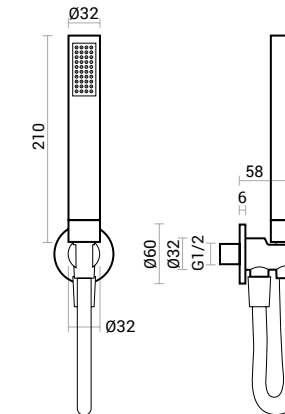

Kit doccia

Square ottone | brass Square

Kit doccia quadrato: doccia in ottone, curva doccia con supporto in ottone e flessibile 150 cm in pvc silver.

Square shower pack: brass hand shower, brass water elbow with shower support and 150 cm silver PVC flex hose.

Round shower pack: brass hand shower, brass water elbow with shower support and 150 cm silver PVC flex hose.

CODICE / CODE	PESO / WEIGHT KG.	Q.TÀ CONF. / Q.TY PACK
600.050.100	1	10

Easy Roller

Kit doccia quadrato: doccia in abs, curva doccia con supporto in ottone e flessibile 150 cm in acciaio.

Square shower pack: abs hand shower, brass water elbow with shower support and 150 cm S/S flex hose.

CODICE / CODE	PESO / WEIGHT KG.	Q.TÀ CONF. / Q.TY PACK
600.050.160	1	10

Kit doccia rotondo: doccia in abs, curva doccia con supporto in ottone e flessibile 150 cm in acciaio.

Round shower pack: abs hand shower, brass water elbow with shower support and 150 cm S/S flex hose.

CODICE / CODE	PESO / WEIGHT KG.	Q.TÀ CONF. / Q.TY PACK
600.050.150	1	10