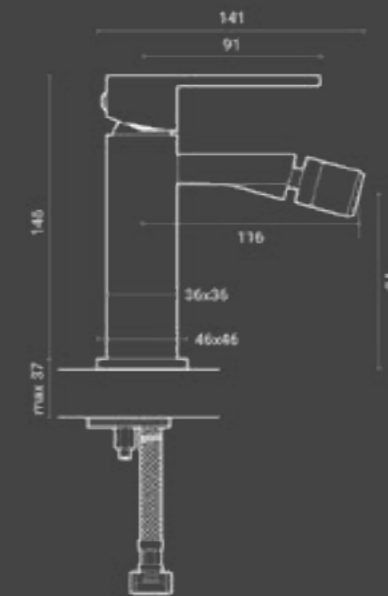

Bidet monocomando / Bidet mixer

Miscelatore bidet Faro in ottone cromato con piletta di scarico click-clack da 1-1/4" e flessibili acqua da 3/8".

Chromed brass Faro bidet mixer with 1-1/4" click-clack waste and 3/8" water supply flexible hoses.

Codice / Code	Q.tà Conf / Qty Pack	Peso / Weight kg.	Prezzo / Price
800.801.100	10	1,5	€