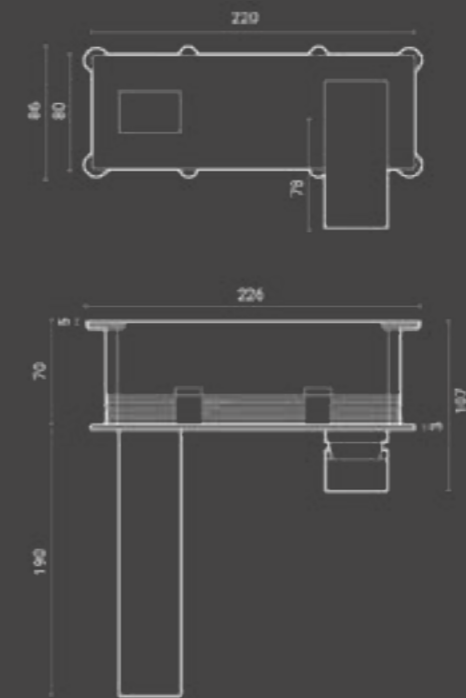

Lavabo incasso
/ Concealed washbasin