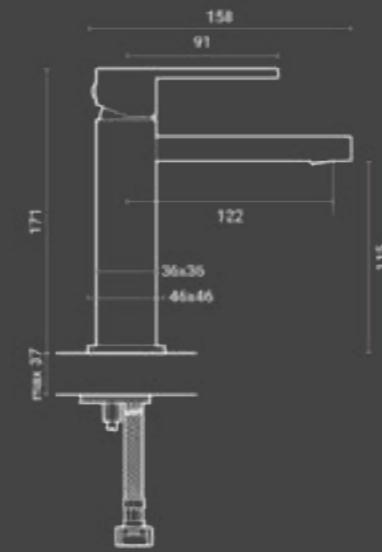

## Lavabo monocomando / Washbasin mixer

Miscelatore lavabo Faro in ottone cromato con piletta di scarico click-clack da 1-1/4" e flessibili acqua da 3/8".

*Chromed brass Faro washbasin mixer with 1-1/4" click-clack waste and 3/8" water supply flexible hoses.*