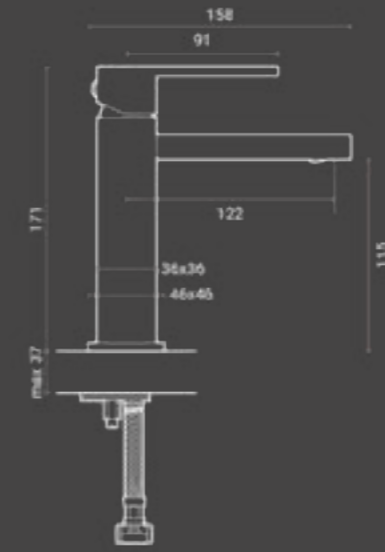

Lavabo monocomando Carbon / Carbon washbasin mixer

Miscelatore lavabo Faro nero opaco con piletta di scarico click-clack da 1-1/4" e flessibili acqua da 3/8".

Black matt Faro washbasin mixer with 1-1/4" click-clack waste and 3/8" water supply flexible hoses.

Codice / Code	Q.tà Conf / Qty Pack	Peso / Weight kg.	Prezzo / Price
800.907.100	10	1,7	€
Piletta di scarico click-clack nero opaco senza troppo pieno <i>/ Black matt click-clack waste without overflow</i>			
800.057.009	50	0,3	€

Soffioni e rubinetteria compatibili / Compatible shower head and taps

Quadro Carbon / Carbon Square

Codice / Code	Misura / Size cm	Prezzo / Price
600.757.255	25x25	€

Quadro Carbon / Carbon Square

Codice / Code	Misura / Size cm	Prezzo / Price
600.897.200	40	€

Square Carbon / Carbon Square

Codice / Code	Funzioni / Functions	Prezzo / Price
600.997.110	2	€

Kit Square Carbon / Carbon Square kit

Codice / Code	Funzioni / Functions	Prezzo / Price
600.057.910	-	€