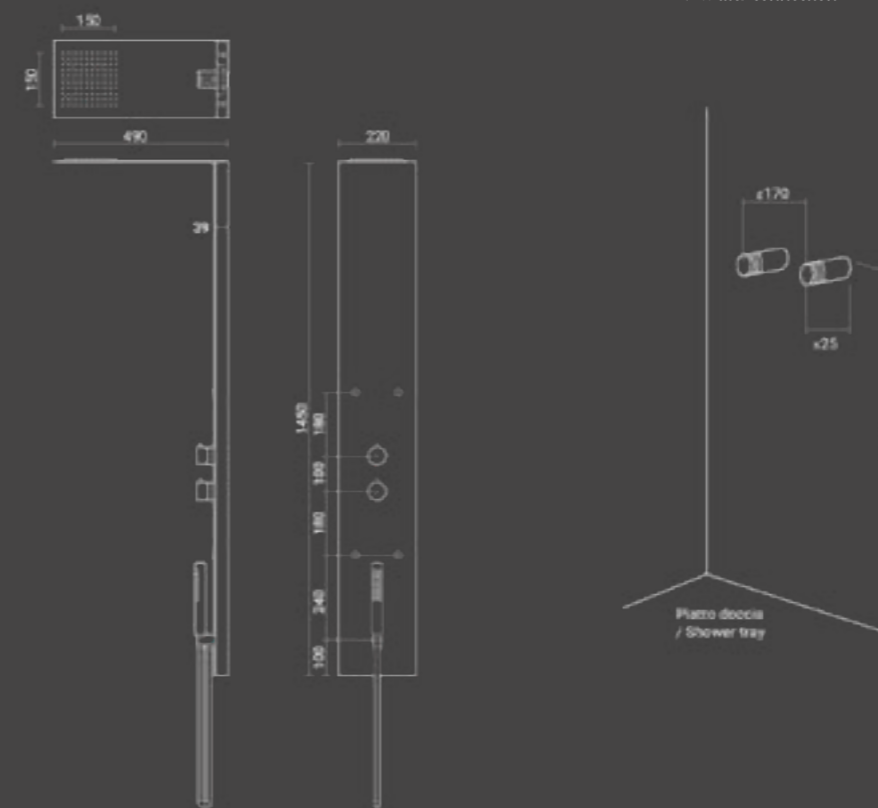

## Pannello in acciaio spazzolato con cover bianca / Brushed S/S shower panel with white cover

### Collegamento idraulico / Water connection

Pannello multifunzione, a profondità ridotta, in acciaio inox spazzolato con miscelatore meccanico e deviatore 3 vie, soffione doccia, getti dorsali con funzione mist, doccia e flessibile 150 cm in PVC silver e rivestimento frontale in PVC bianco opaco; tutti i particolari sono in finitura spazzolata. Il pannello è fornito di flessibili di installazione.

*Multifunction brushed S/S, limited depth shower panel with mechanic 3 ways faucet, shower head, brass hand shower, mist hydro massage jets, 150 cm silver PVC flex hose and matt white PVC front cover; all the spares are in brushed finish. Shower panel includes setting flexible hoses.*

*Multifunction brushed S/S, limited depth shower panel with mechanic 3 ways faucet, shower head, brass hand shower, mist hydro massage jets, 150 cm silver PVC flex hose and matt black PVC front cover; all the spares are in brushed finish. Shower panel includes setting flexible hoses.*