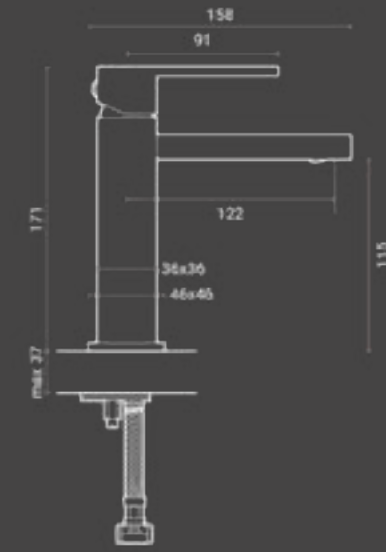

Lavabo monocomando Carbon / Carbon washbasin mixer

Miscelatore lavabo Faro nero opaco con piletta di scarico click-clack da 1-1/4" e flessibili acqua da 3/8".

Black matt Faro washbasin mixer with 1-1/4" click-clack waste and 3/8" water supply flexible hoses.

Codice / Code	Q.tà Conf / Qty Pack	Peso / Weight kg.	Prezzo / Price
800.907.100	10	1,7	€
Piletta di scarico click-clack nero opaco senza troppo pieno <i>/ Black matt click-clack waste without overflow</i>			
800.057.009	50	0,3	€

Soffioni e rubinetteria compatibili / Compatible shower head and taps

Quadro Carbon / Carbon Square

Codice / Code	Misura / Size cm	Prezzo / Price
600.757.255	25x25	€

Quadro Carbon / Carbon Square

Codice / Code	Misura / Size cm	Prezzo / Price
600.897.200	40	€

Square Carbon / Carbon Square

Codice / Code	Funzioni / Functions	Prezzo / Price
600.997.110	2	€

Kit Square Carbon / Carbon Square kit

Codice / Code	Funzioni / Functions	Prezzo / Price
600.057.910	-	€