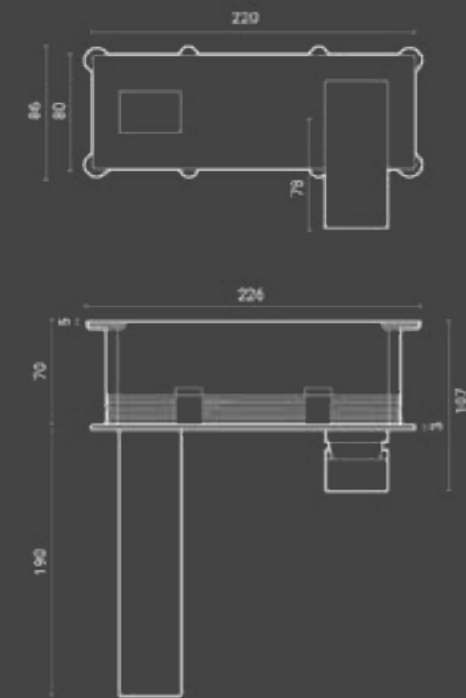

Lavabo incasso
/ Concealed washbasin