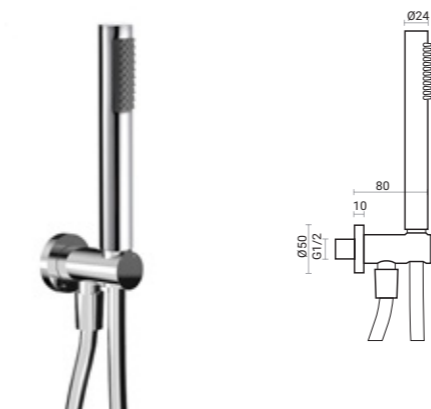

Kit doccia rotondo: doccia in ottone, curva doccia con supporto in ottone e flessibile 150 cm in PVC silver.

Round shower pack: brass hand shower, brass water elbow with shower support and 150 cm silver PVC flex hose.

CODICE / CODE	PESO / WEIGHT KG.	Q.TÀ CONF. / Q.TY PACK	PREZZO / PRICE
600.050.100	1	10	€