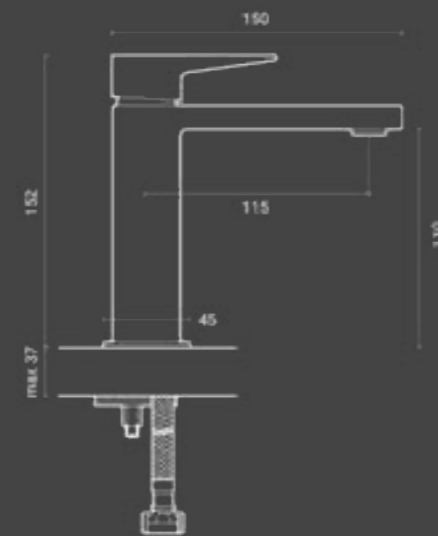

Lavabo monocomando Carbon / Carbon washbasin mixer

Miscelatore lavabo Deck nero opaco con piletta di scarico click-clack da 1-1/4" e flessibili acqua da 3/8".

Black matt Deck washbasin mixer with 1-1/4" click-clack waste and 3/8" water supply flexible hoses.

Codice / Code	Q.tà Conf / Qty Pack	Peso / Weight kg.	Prezzo / Price
820.907.100	10	1,5	€
Piletta di scarico click-clack nero opaco senza troppo pieno / Black matt click-clack waste without overflow			
800.057.009	50	0,3	€

Soffioni e rubinetteria compatibili / Compatible shower head and taps

Quadro Carbon / Carbon Square

Codice / Code	Misura / Size cm	Prezzo / Price
600.757.255	25x25	€

Quadro Carbon / Carbon Square

Codice / Code	Misura / Size cm	Prezzo / Price
600.897.200	40	€

Square Carbon / Carbon Square

Codice / Code	Funzioni / Functions	Prezzo / Price
600.997.110	2	€

Kit Square Carbon / Carbon Square kit

Codice / Code	Funzioni / Functions	Prezzo / Price
600.057.910	-	€