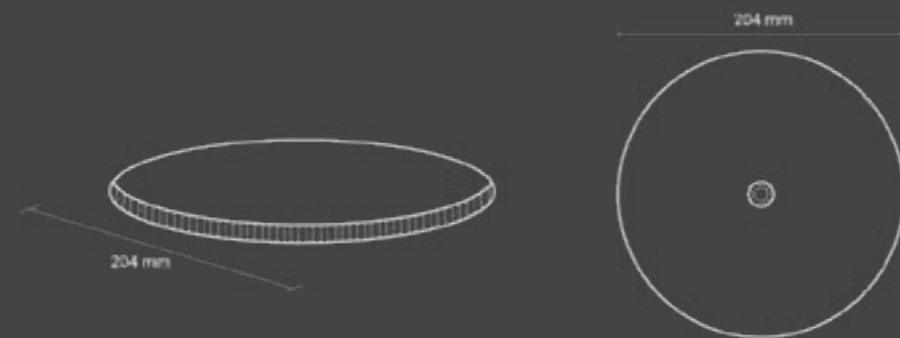

Kolor

610.050.305	617.050.305	610.000.305	617.000.305