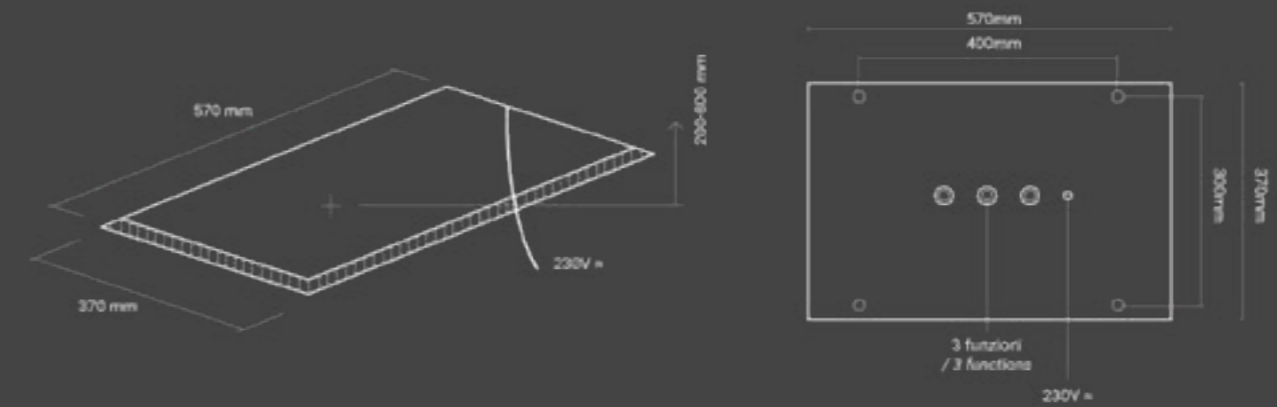

/ Wellness shower head arrangements

Kolor Led

610.250.305 617.250.305 610.200.305 617.200.305
610.150.150 617.150.150 610.100.150 617.100.150

3LB

600.695.460

Kolor

610.050.305 617.050.305 610.000.305 617.000.305