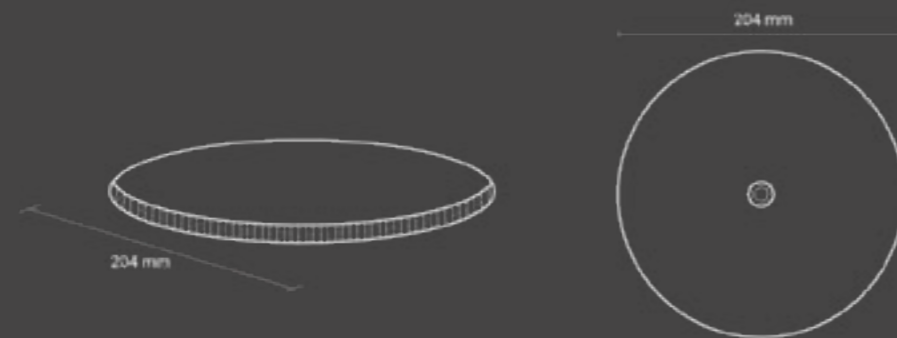

/ Wellness shower head arrangements

Kolor Led

610.250.305 617.250.305 610.200.305 617.200.305
610.150.150 617.150.150 610.100.150 617.100.150

3LB

600.695.460

Kolor

610.050.305 617.050.305 610.000.305 617.000.305