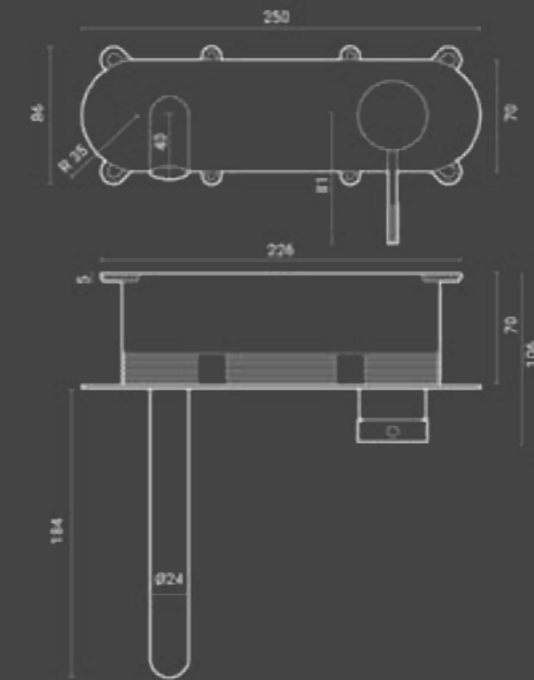

Lavabo incasso
/ Concealed washbasin