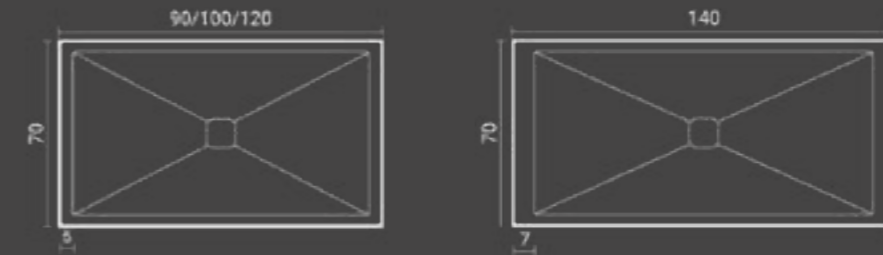

Notes

- Shower trays can be shortened on installation site as required.
- The cost for cutting is 50,00 € for each shower tray, to be added to the list price.
- To reduce shower trays use a tool with diamond blade.
- We recommend keeping a flat surface along the perimeter when installing shower enclosure.
- Consider heat expansions (2/3 mm) of shower trays.

Griglia copri-scarico in acciaio inox spazzolato.
/ S/S brushed drain grid.

Love

Rettangolare 70 cm / Rectangle 70 cm

More info page 391

 **Bianco**
/ White

Misura / Size cm.		Peso / Weight kg.	Codice / Code	Prezzo / Price
l	p			
70	90	12	905.210.790	€
70	100	15,5	905.210.710	€
70	120	18	905.210.712	€
70	140	21	905.210.714	€

 **Bianco**
 / White

Misura / Size cm.		Peso / Weight kg.	Codice / Code	Prezzo / Price
l	p			
80	100	17,5	905.210.810	€
80	120	21	905.210.812	€
80	140	24	905.210.814	€
80	160	27,5	905.210.816	€
90	120	23	905.210.912	€