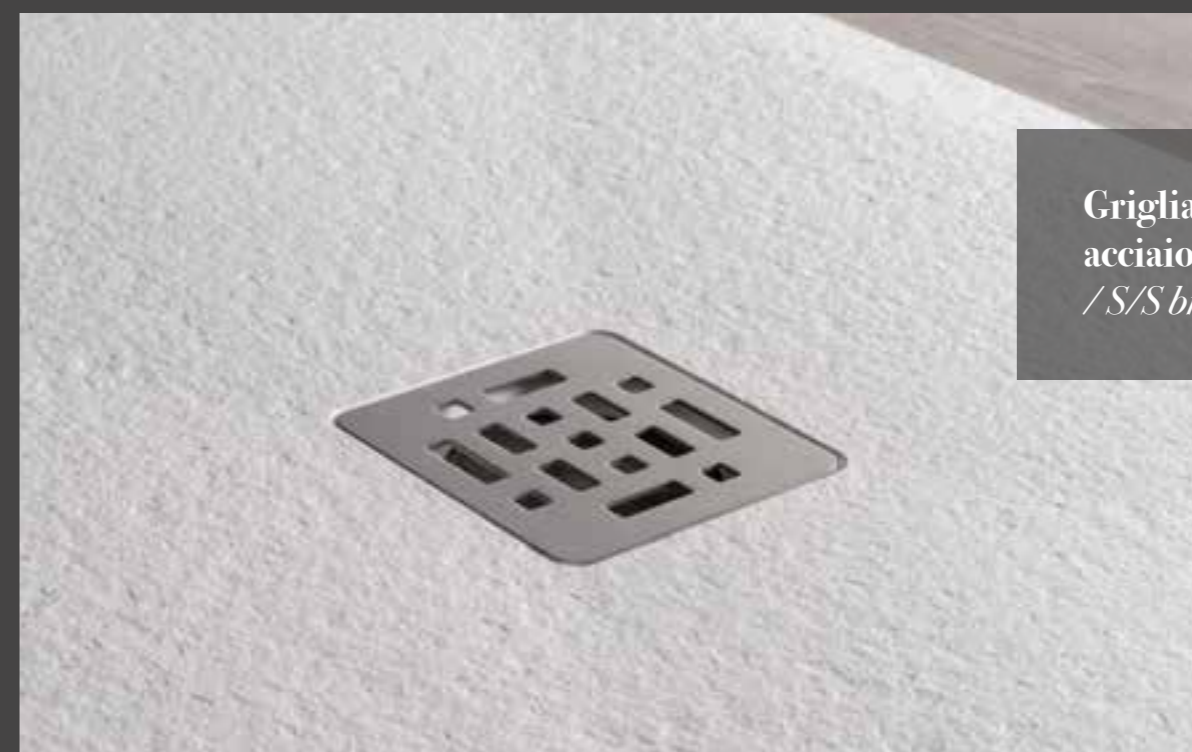

In spite of its basic characteristics, the edge has the same texture as the floor area, an additional touch of class for a shower tray aimed at a lower end target.

Love: a quality product made in Italy, available at an extremely competitive price.

Strong points

- Its design, also evident in the lines of the drain.
- Antibacterial, non-slip and non-absorbent technology.
- The many opportunities for product customisation.
- Light weight.
- Greater stability against contortion and good resistance to heat expansion provided by the ribbing under the tray.
- A cutting edge technical product.

Griglia copri-scarico in acciaio inox spazzolato.
/ S/S brushed drain grid.

Love

Rettangolare 70 cm / Rectangle 70 cm

More info page 391

 **Bianco**
/ White

Misura / Size cm.		Peso / Weight kg.	Codice / Code	Prezzo / Price
l	p			
70	90	12	905.210.790	€
70	100	15,5	905.210.710	€
70	120	18	905.210.712	€
70	140	21	905.210.714	€